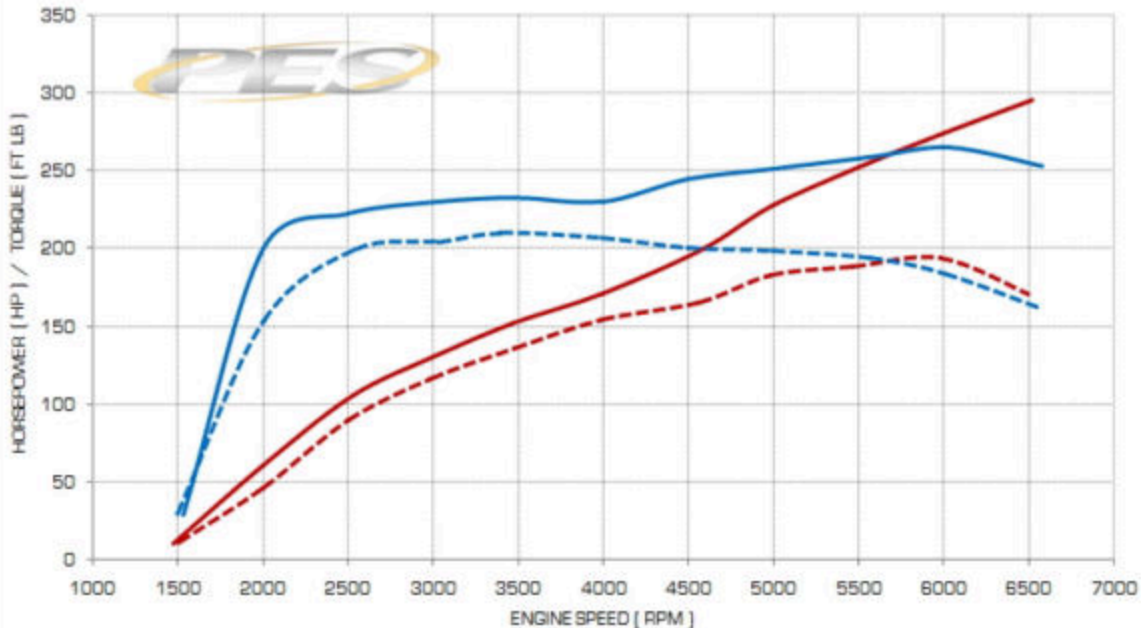

PES SUPERCHARGED 2.8 V6 vs. STOCK

— Tuned Horse Power

— Tuned Torque

- - - Stock Horse Power

- - - Stock Torque